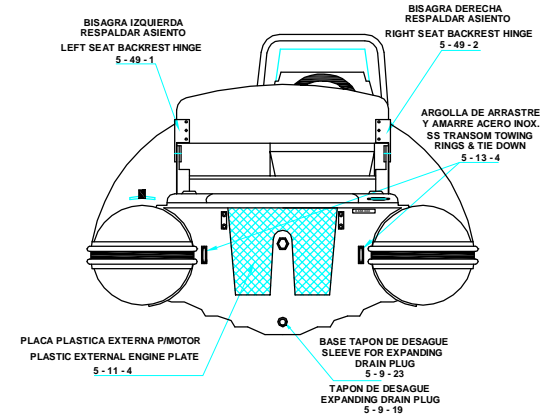

PLANT VIEW
VISTA SUPERIOR

AFT VIEW
VISTA TRASERA

LATERAL PROFILE
VISTA LATERAL

FORE VIEW
VISTA FRONTAL

NOTA: FAVOR INDICAR COLOR DEL BOTE AL ORDENAR / **NOTE:** MUST INDICATE BOAT COLOR WHEN ORDERING