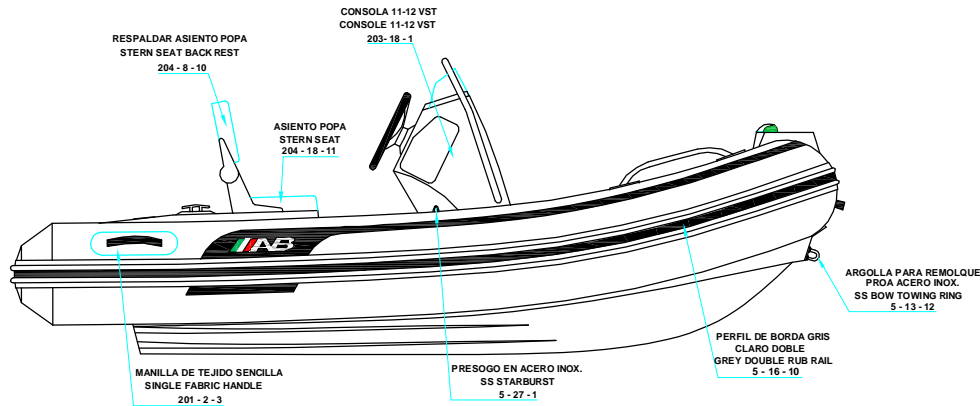

PLANT VIEW
VISTA SUPERIOR

AFT VIEW
VISTA TRASERA

LATERAL PROFILE
VISTA LATERAL

FORE VIEW
VISTA FRONTAL

NOTA: FAVOR INDICAR COLOR DEL BOTE AL ORDENAR / **NOTE:** MUST INDICATE BOAT COLOR WHEN ORDERING