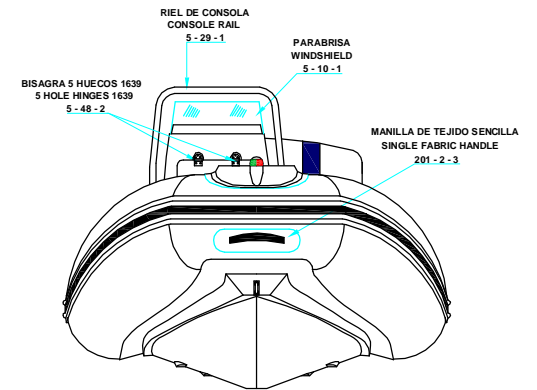

PLANT VIEW
VISTA SUPERIOR

AFT VIEW
VISTA TRASERA

LATERAL PROFILE
VISTA LATERAL

FORE VIEW
VISTA FRONTAL

NOTA: FAVOR INDICAR COLOR DEL BOTE AL ORDENAR / **NOTE:** MUST INDICATE BOAT COLOR WHEN ORDERING